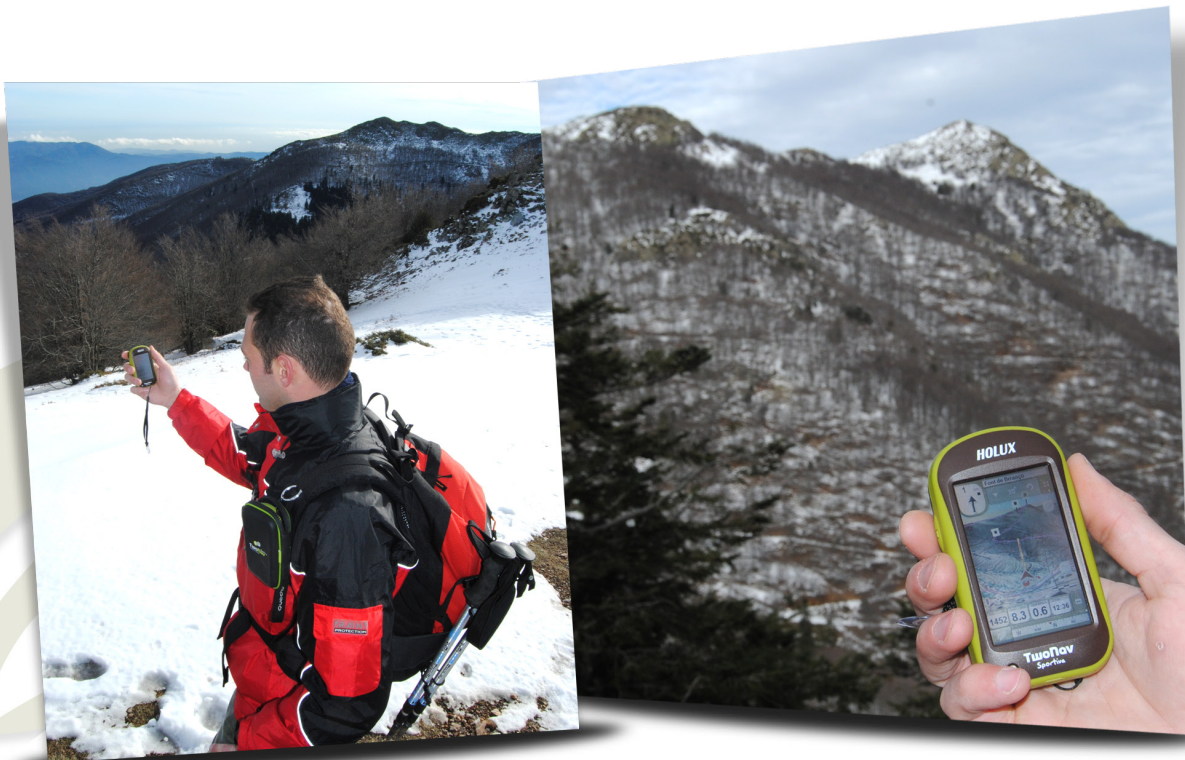

Get regular free updates for your software downloaded directly from www.twonav.com.

A large choice of maps

Thanks to the TwoNav software included, you will have the opportunity to play around with lots of different formats, from topographic maps, satellite pictures, raster maps and urban maps to paper scanned maps (because sometimes don't exist in digital format), *.map, *.jpg, *.gif, *.tif, etc. Just convert them using CompeGPS Land free basic version and transfer them to your GPS.

We also offer maps from all around the world with the exclusive option of downloading them by tiles, departments or zones to better fit your needs, very useful for a holiday trip in a specific area, for example. Find the best maps from Spain, France, Germany, Switzerland, Italy, Finland, Norway, the Netherlands, Austria, Morocco, Sweden, Australia, Tunisia, free USA maps and more.

TwoNav Sportiva comes with a full zone or some tiles included depending on your country. With its 2GB internal flash memory and its 32GB micro SD reader you can take all the maps you need with you, with almost no limit.

The possibilities are endless when you have the freedom to discover!