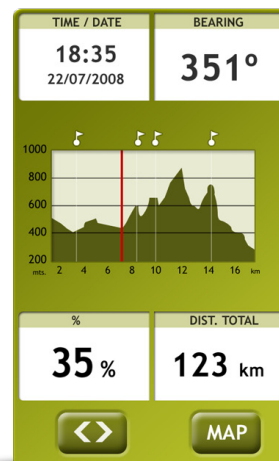

The best Outdoor software

The very intuitive and efficient TwoNav software provides you with a wide range of tools for enjoying your outdoor activities. You'll be surprised how easy it is to manage your trips with TwoNav.

Prepare your track or route directly using the touch screen. Ideal when you need to act quickly and stay focused on the action!