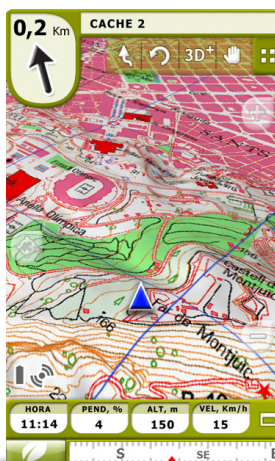

The best Outdoor software

The very intuitive and efficient TwoNav software provides you with a wide range of tools for enjoying your outdoor activities. You'll be surprised how easy it is to manage your trips with TwoNav.

Prepare your track or route directly using the touch screen. Ideal when you need to act quickly and stay focused on the action!