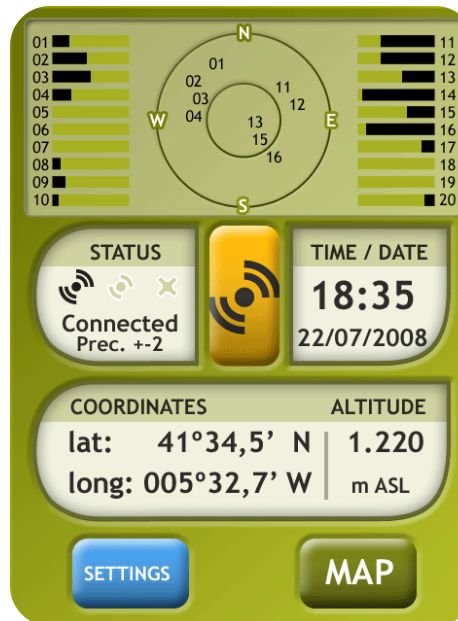

## Your Current Position

signaled by the red cursor on the map. The colour change if you are in bike, car or pedestrian mode

## Data Bar:

Find all the important information like your altitude, your position,...A choice of more than 50 data!

# Go always further

Graphic Menu

Satelites Informations

Datas Menu

TIME / DATE 18:35 22/07/2008	BEARING 351°
ETA 00:03:15	NEXT WPT Col de Lana
SPEED 17,4 km/h	DIST. WPT 950 m
<>	MAP

Compass datas