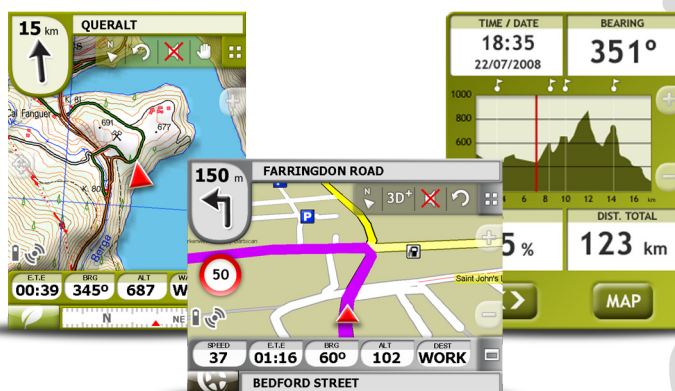

The best navigation assistance in any kind of situation

It doesn't matter if you are hiking, biking, driving in the city or off-road... Aventura has all you need to find your way in any kind of environment.

Enjoy the best tools working over any kind of map with unprecedented fluidity and efficiency.

High quality components for a high-end device conceived to follow you during all your outdoor experiences. Don't worry about rain, dust, sun or falls, you can always count on all TwoNav tools to help you achieving your goals.