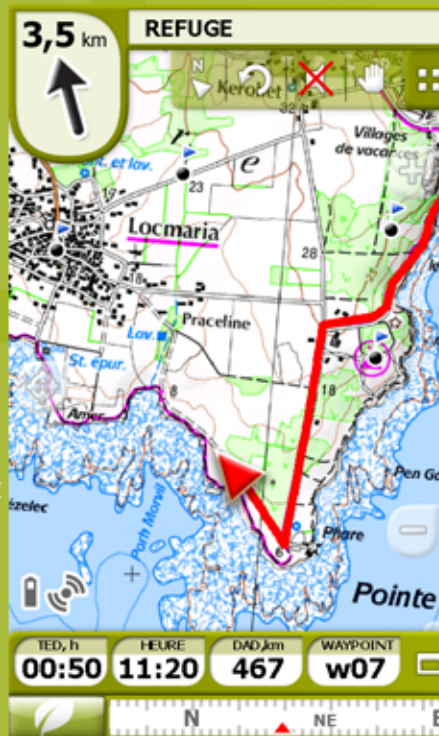

## TwoNav Sportiva GPS Outdoor

- The lightest in its category: 124g
- Very resistant design and IPX6 waterproof
- Exclusive 3D compass + Barometer
- 3" touchscreen with an incredible resolution (240x400)
- Pre loaded topographic maps
- 2Gb internal flash memory
- Micro SD card reader (up to 32Gb)
- Compatibility with plenty of maps thanks to his powerful TwoNav software
- Bike mount included
- Optional OnRoad function

Next manoeuvre:  
Direction and distance  
before the next direction

Tools bar:  
Turn off the sound, orientate  
the map, start the 3D  
mode,...

Battery and Satellite level:  
Check the status at a  
glance.

Menu button:  
Access quickly to the  
Menu

Your Current Position  
signaled by the red cursor  
on the map. The colour  
changes if you are in bike,  
car or pedestrian mode

Data Bar:  
Find all the important  
information like your altitude,  
your position, ...  
More than 50 different data!

## The screen

A big 3" transfective  
screen with an impressive  
resolution of 240x400 to play  
with your maps in high  
definition!  
Switch on the 3D mode to add  
even more realism.